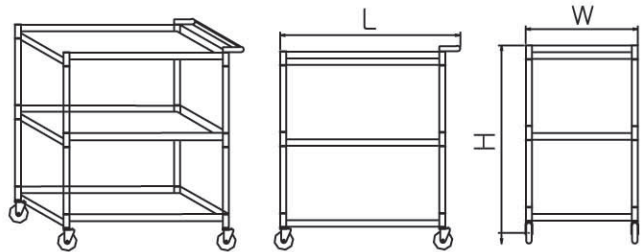

# Solid Bus Carts/Wall Mount Shelves

304 Stainless Steel Body w/ Rubber Casters

**\* FEATURES / BENEFITS**

- All 304 stainless steel
- Entire cart is packed in one box
- 4" rubber casters
- Built-in 1 1/2" ledge on every side of shelf
- Economic models available (430 S/S)

**BUS CART**

(unit : inch)

Model	Ga.	W	L	H	Net Weight
TBUS-2133	18	21	33	33.5	40
TBUS-1828	18	18	28	33.5	30
TBUS-1524	18	15	24	33.5	25
TBUS-1828E	18	18	28	33.5	30
TBUS-1524E	18	15	24	33.5	25

**BUS CART VIEW**

**WALL MOUNT SHELF**

**\* FEATURES / BENEFITS**

- All 304 stainless steel
- Wide selection of sizes
- Die-formed mounting brackets
- Space-saving wall mount design

(unit : inch)

Model	Ga.	W	L	H	Net Weight
TSWS-1224	18	12	24	10	10
TSWS-1236	18	12	36	10	12
TSWS-1248	18	12	48	10	14
TSWS-1260	18	12	60	10	17
TSWS-1272	18	12	72	10	19
TSWS-1284	18	12	84	10	22
TSWS-1296	18	12	96	10	24
TSWS-1424	18	14	24	11	11
TSWS-1436	18	14	36	11	13
TSWS-1448	18	14	48	11	15
TSWS-1460	18	14	60	11	19
TSWS-1472	18	14	72	11	21