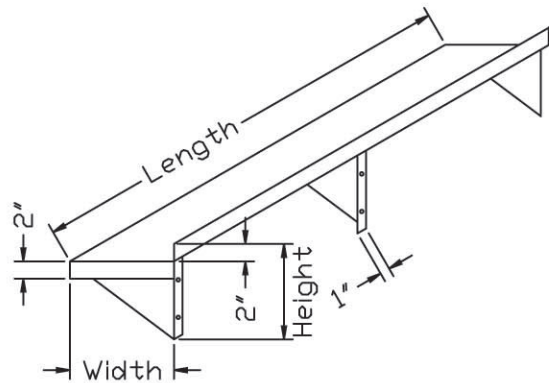

# Solid Bus Carts/Wall Mount Shelves

304 Stainless Steel Body w/ Rubber Casters

**\* FEATURES / BENEFITS**

- All 304 stainless steel
- Entire cart is packed in one box
- 4" rubber casters
- Built-in 1 1/2" ledge on every side of shelf
- Economic models available (430 S/S)

**BUS CART**

(unit : inch)

Model	Ga.	W	L	H	Net Weight
TBUS-2133	18	21	33	33.5	40
TBUS-1828	18	18	28	33.5	30
TBUS-1524	18	15	24	33.5	25
TBUS-1828E	18	18	28	33.5	30
TBUS-1524E	18	15	24	33.5	25

**BUS CART VIEW**

**WALL MOUNT SHELF**

**\* FEATURES / BENEFITS**

- All 304 stainless steel
- Wide selection of sizes
- Die-formed mounting brackets
- Space-saving wall mount design

(unit : inch)

Model	Ga.	W	L	H	Net Weight
TSWS-1224	18	12	24	10	10
TSWS-1236	18	12	36	10	12
TSWS-1248	18	12	48	10	14
TSWS-1260	18	12	60	10	17
TSWS-1272	18	12	72	10	19
TSWS-1284	18	12	84	10	22
TSWS-1296	18	12	96	10	24
TSWS-1424	18	14	24	11	11
TSWS-1436	18	14	36	11	13
TSWS-1448	18	14	48	11	15
TSWS-1460	18	14	60	11	19
TSWS-1472	18	14	72	11	21