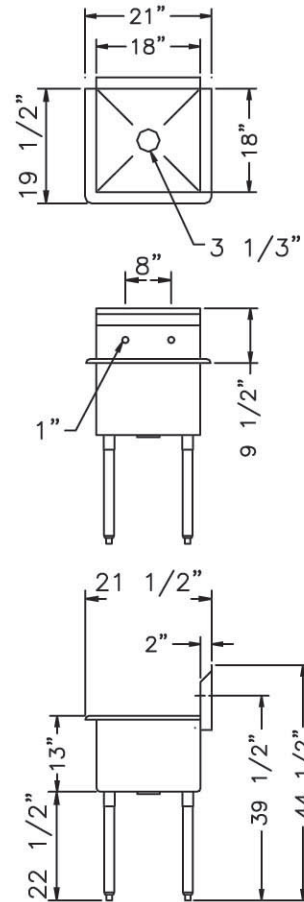

Compartment Sinks

High Quality 304 Stainless Steel

..... ONE COMPARTMENT SINK

TSA-1-N

TSA-1-L1

(unit : inch)

Model	Ga.	Bowl Size			Overall Size			Net Weight
		W	L	H	W	L	H	
TSA-1-12-L1	18	18	18	12	24	39	44 ^{1/2}	39
TSA-1-12-R1	18	18	18	12	24	39	44 ^{1/2}	39
TSA-1-14-L2	18	18	18	14	24	45	44 ^{1/2}	43
TSA-1-14-R2	18	18	18	14	24	45	44 ^{1/2}	43
TSA-1-D1	18	18	18	11	24	54	44 ^{1/2}	45
TSA-1-L1	18	18	18	11	24	39	44 ^{1/2}	39
TSA-1MOP	18	18	18	13	21 ^{1/2}	21	44 ^{1/2}	30
TSA-1-N	18	18	18	13	21 ^{1/2}	21	44 ^{1/2}	30
TSA-1-R1	18	18	18	11	24	39	44 ^{1/2}	39
TSB-1-D2	16	24	24	14	30	72	44 ^{1/2}	84
TSB-1-L2	16	24	24	14	30	51	44 ^{1/2}	70
TSB-1-N	16	24	24	14	27 ^{1/2}	27	44 ^{1/2}	51
TSB-1-R2	16	24	24	14	30	51	44 ^{1/2}	70

TSS-1-P VIEW

..... HAND SINK

(unit : inch)

TSS-1-H VIEW

Model	Ga.	Bowl Size			Overall Size			Net Weight
		W	L	H	W	L	H	
TSS-1-H	18	10	14	14	15	17	14	5.9

* All net weights are approximated.
 * Information and specifications are subject to change without notice.
 * Please confirm at the time of the purchase
 * Crating fee will be added for shipping via common carriers.