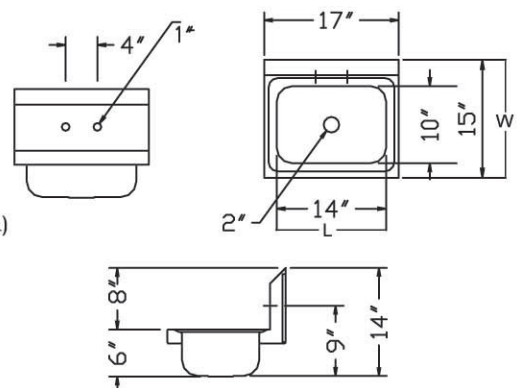

Compartment Sinks

High Quality 304 Stainless Steel

..... ONE COMPARTMENT SINK

TSA-1-N

TSA-1-L1

(unit : inch)

Model	Ga.	Bowl Size			Overall Size			Net Weight
		W	L	H	W	L	H	
TSA-1-12-L1	18	18	18	12	24	39	44 ^{1/2}	39
TSA-1-12-R1	18	18	18	12	24	39	44 ^{1/2}	39
TSA-1-14-L2	18	18	18	14	24	45	44 ^{1/2}	43
TSA-1-14-R2	18	18	18	14	24	45	44 ^{1/2}	43
TSA-1-D1	18	18	18	11	24	54	44 ^{1/2}	45
TSA-1-L1	18	18	18	11	24	39	44 ^{1/2}	39
TSA-1MOP	18	18	18	13	21 ^{1/2}	21	44 ^{1/2}	30
TSA-1-N	18	18	18	13	21 ^{1/2}	21	44 ^{1/2}	30
TSA-1-R1	18	18	18	11	24	39	44 ^{1/2}	39
TSB-1-D2	16	24	24	14	30	72	44 ^{1/2}	84
TSB-1-L2	16	24	24	14	30	51	44 ^{1/2}	70
TSB-1-N	16	24	24	14	27 ^{1/2}	27	44 ^{1/2}	51
TSB-1-R2	16	24	24	14	30	51	44 ^{1/2}	70

TSS-1-P VIEW

..... HAND SINK

(unit : inch)

TSS-1-H VIEW

Model	Ga.	Bowl Size			Overall Size			Net Weight
		W	L	H	W	L	H	
TSS-1-H	18	10	14	14	15	17	14	5.9

* All net weights are approximated.
 * Information and specifications are subject to change without notice.
 * Please confirm at the time of the purchase
 * Crating fee will be added for shipping via common carriers.