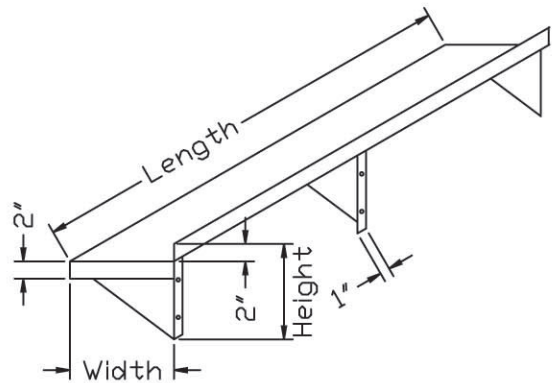

Solid Bus Carts/Wall Mount Shelves

304 Stainless Steel Body w/ Rubber Casters

*** FEATURES / BENEFITS**

- All 304 stainless steel
- Entire cart is packed in one box
- 4" rubber casters
- Built-in 1 1/2" ledge on every side of shelf
- Economic models available (430 S/S)

BUS CART

(unit : inch)

Model	Ga.	W	L	H	Net Weight
TBUS-2133	18	21	33	33.5	40
TBUS-1828	18	18	28	33.5	30
TBUS-1524	18	15	24	33.5	25
TBUS-1828E	18	18	28	33.5	30
TBUS-1524E	18	15	24	33.5	25

BUS CART VIEW

WALL MOUNT SHELF

*** FEATURES / BENEFITS**

- All 304 stainless steel
- Wide selection of sizes
- Die-formed mounting brackets
- Space-saving wall mount design

(unit : inch)

Model	Ga.	W	L	H	Net Weight
TSWS-1224	18	12	24	10	10
TSWS-1236	18	12	36	10	12
TSWS-1248	18	12	48	10	14
TSWS-1260	18	12	60	10	17
TSWS-1272	18	12	72	10	19
TSWS-1284	18	12	84	10	22
TSWS-1296	18	12	96	10	24
TSWS-1424	18	14	24	11	11
TSWS-1436	18	14	36	11	13
TSWS-1448	18	14	48	11	15
TSWS-1460	18	14	60	11	19
TSWS-1472	18	14	72	11	21