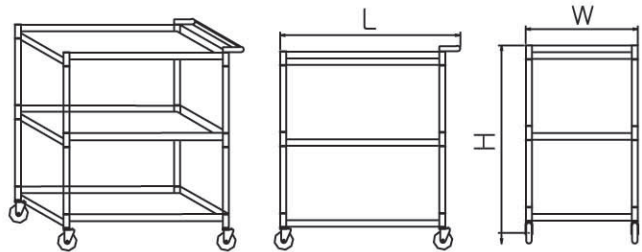

Solid Bus Carts/Wall Mount Shelves

304 Stainless Steel Body w/ Rubber Casters

*** FEATURES / BENEFITS**

- All 304 stainless steel
- Entire cart is packed in one box
- 4" rubber casters
- Built-in 1 1/2" ledge on every side of shelf
- Economic models available (430 S/S)

BUS CART

(unit : inch)

Model	Ga.	W	L	H	Net Weight
TBUS-2133	18	21	33	33.5	40
TBUS-1828	18	18	28	33.5	30
TBUS-1524	18	15	24	33.5	25
TBUS-1828E	18	18	28	33.5	30
TBUS-1524E	18	15	24	33.5	25

BUS CART VIEW

WALL MOUNT SHELF

*** FEATURES / BENEFITS**

- All 304 stainless steel
- Wide selection of sizes
- Die-formed mounting brackets
- Space-saving wall mount design

(unit : inch)

Model	Ga.	W	L	H	Net Weight
TSWS-1224	18	12	24	10	10
TSWS-1236	18	12	36	10	12
TSWS-1248	18	12	48	10	14
TSWS-1260	18	12	60	10	17
TSWS-1272	18	12	72	10	19
TSWS-1284	18	12	84	10	22
TSWS-1296	18	12	96	10	24
TSWS-1424	18	14	24	11	11
TSWS-1436	18	14	36	11	13
TSWS-1448	18	14	48	11	15
TSWS-1460	18	14	60	11	19
TSWS-1472	18	14	72	11	21